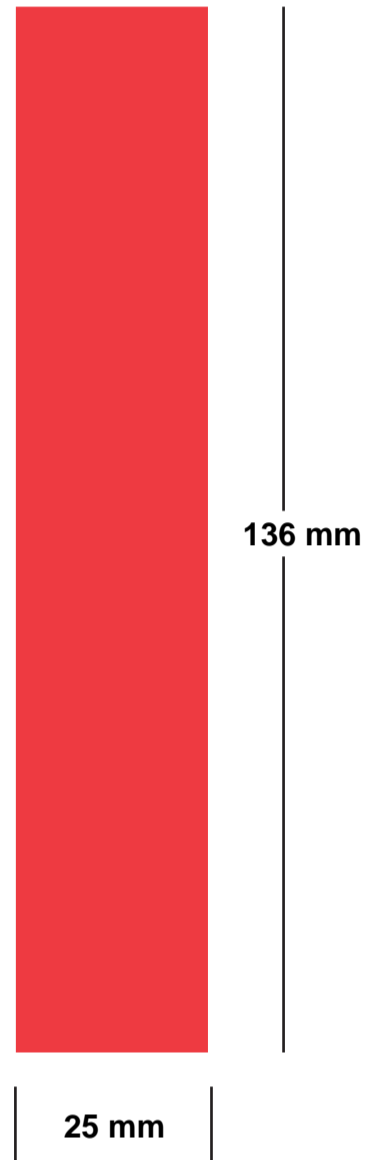

Front View

Side View

Screen-Print
(different image each side)

White Acrylic Disc
(Centred - with pin
which allows it
to spin)

Coloured Acrylic
(to match IG logo)

Disc Spins

184 mm